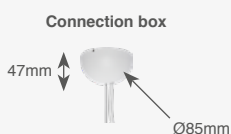

Available colors - 000.0000.00.000.XX  
Other RAL colors on request

Globe 800 interior with Titan:      Globe 800 interior with Atlas:

**Suspension sets**

Suspension set 2000mm (INCLUDED):

Suspension set 4000mm (OPTIONAL):