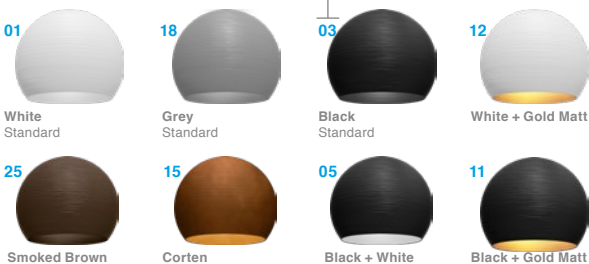

IP20

960°C

**Features:**

Available with 1x E27 socket, 3 Titan LEDs of 3 Atlas LEDs. Titan LEDs come with a diffusor glass for more visual comfort. Suspension set 2000mm included (4000mm optional). Aluminium die-casted, compact design. High quality components. Various colors available.

Available colors - 000.0000.00.000.XX  
Other RAL colors on request

Globe 800 interior with Titan:      Globe 800 interior with Atlas:

**Suspension sets**

Suspension set 2000mm (INCLUDED):

Suspension set 4000mm (OPTIONAL):

White 4000mm - 3x0.75mm <sup>2</sup>	102.13.01-4
White 4000mm - 5x0.75mm <sup>2</sup>	102.15.01-4
Black 4000mm - 3x0.75mm <sup>2</sup>	102.13.03-4
Black 4000mm - 5x0.75mm <sup>2</sup>	102.15.03-4
Grey 4000mm - 3x0.75mm <sup>2</sup>	102.13.18-4
Grey 4000mm - 5x0.75mm <sup>2</sup>	102.15.18-4