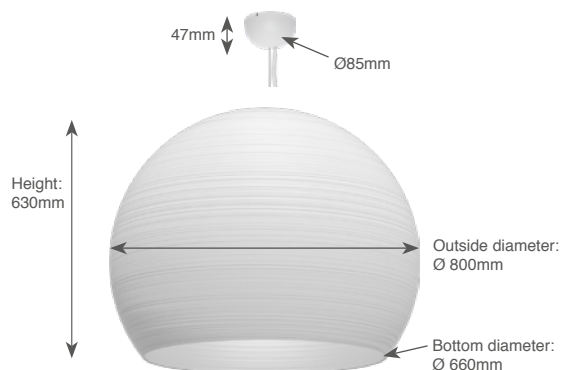

IP20

960°C

**Features:**

Available with 1x E27 socket, 3 Titan LEDs of 3 Atlas LEDs. Titan LEDs come with a diffusor glass for more visual comfort. Suspension set 2000mm included (4000mm optional). Aluminium die-casted, compact design. High quality components. Various colors available.

White 4000mm - 3x0.75mm <sup>2</sup>	102.13.01-4
White 4000mm - 5x0.75mm <sup>2</sup>	102.15.01-4
Black 4000mm - 3x0.75mm <sup>2</sup>	102.13.03-4
Black 4000mm - 5x0.75mm <sup>2</sup>	102.15.03-4
Grey 4000mm - 3x0.75mm <sup>2</sup>	102.13.18-4
Grey 4000mm - 5x0.75mm <sup>2</sup>	102.15.18-4